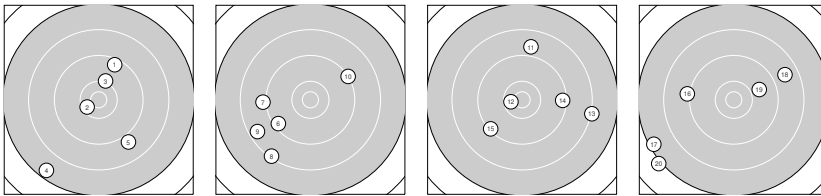

Serie 1:	9.4 ↑ [2.97]	10.4 * [2.13]	0.0 [0.00]	7.9 ↑ [2.56]	10.3 ↘ [2.03]
Serie 2:	7.6 ↙ [2.64]	9.2 ← [2.57]	9.1 ↘ [2.26]^{PAD}	8.5 ↘ [2.17]	8.9 ↘ [2.22]
Serie 3:	10.3 ↗ [2.56]	10.7 * [2.12]	9.9 ↑ [2.12]	10.3 ↑ [2.00]	10.5 * [2.45]
Serie 4:	9.2 ↙ [2.23]	9.1 ↑ [2.20]	10.6 * [2.43]	9.4 ↙ [2.37]	10.0 ↙ [2.16]
Serie 5:	8.6 ↙ [2.17]	0.0 [0.00]^{PAD}	0.0 [0.00]^{PAD}	0.0 [0.00]^{PAD}	0.0 [0.00]^{PAD}